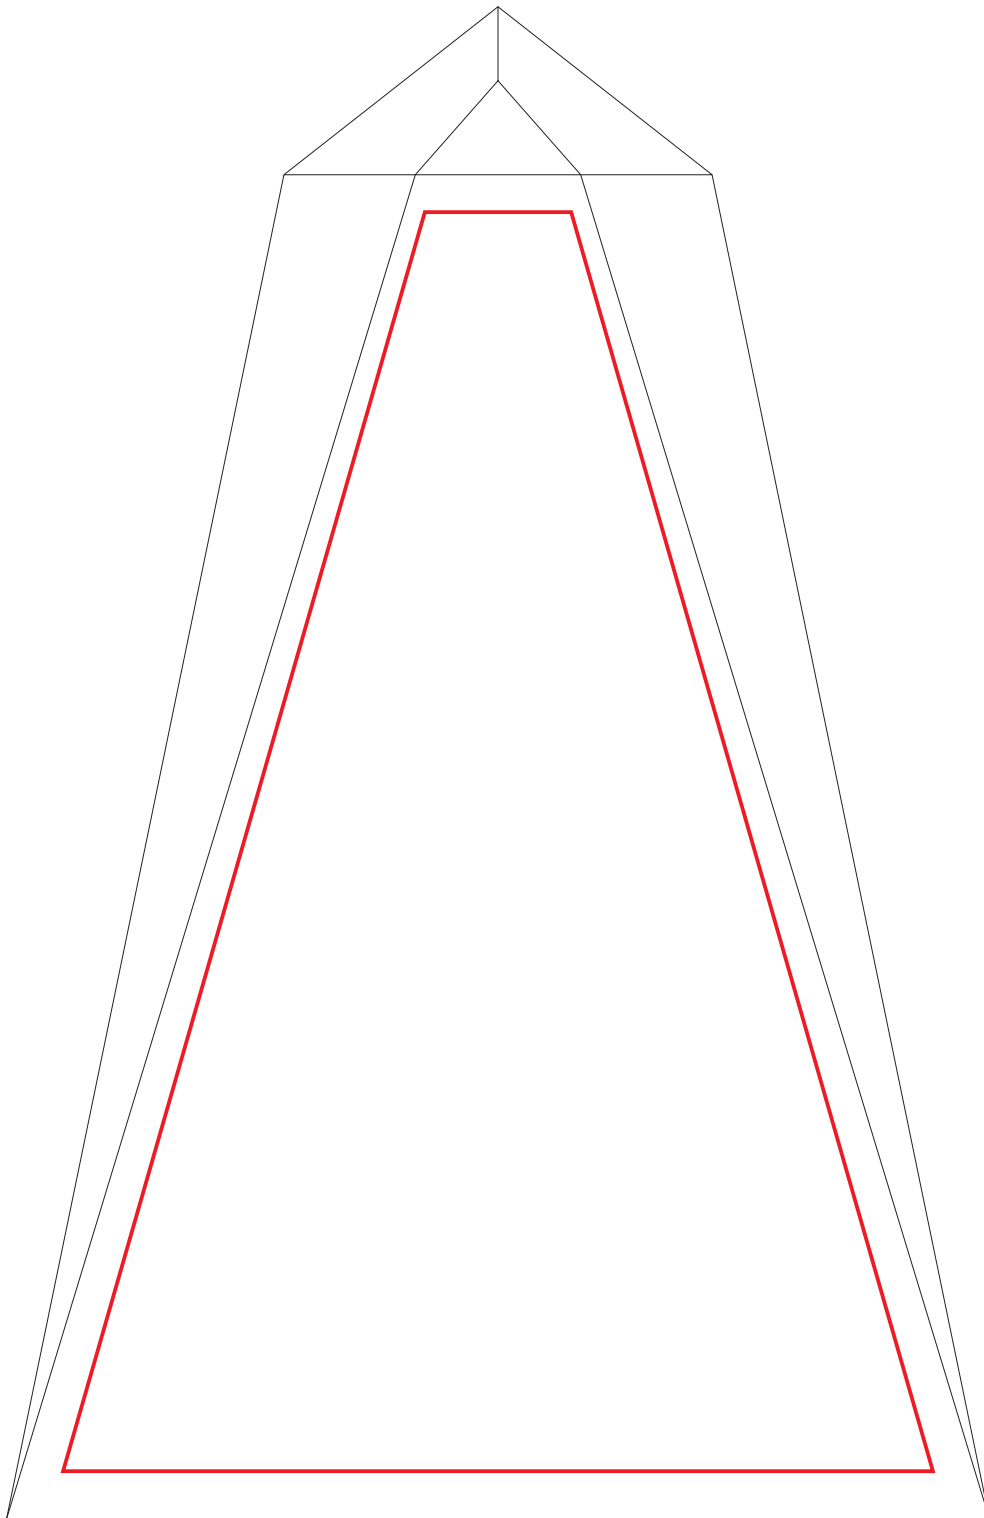

AWARDS CENTRE
CRYSTAL PRISM
IC01A - 160mm x 110mm

Artwork guidelines

1. Position your logo or text within the RED line of the template shape above (prepared at actual size)
2. Ensure all text is outlined before saving your pdf, or alternatively please provide the licensed fonts as part of your package
3. Upload the artwork via the order form, preferably as a pdf or EPS (if supplying as a jpg or raster file, please provide as high res. as possible)

AWARDS CENTRE
CRYSTAL PRISM
IC01B - 180mm x 120mm

Artwork guidelines

1. Position your logo or text within the RED line of the template shape above (prepared at actual size)
2. Ensure all text is outlined before saving your pdf, or alternatively please provide the licensed fonts as part of your package
3. Upload the artwork via the order form, preferably as a pdf or EPS (if supplying as a jpg or raster file, please provide as high res. as possible)

AWARDS CENTRE
CRYSTAL PRISM
IC01C - 200mm x 130mm

Artwork guidelines

1. Position your logo or text within the RED line of the template shape above (prepared at actual size)
2. Ensure all text is outlined before saving your pdf, or alternatively please provide the licensed fonts as part of your package
3. Upload the artwork via the order form, preferably as a pdf or EPS (if supplying as a jpg or raster file, please provide as high res. as possible)