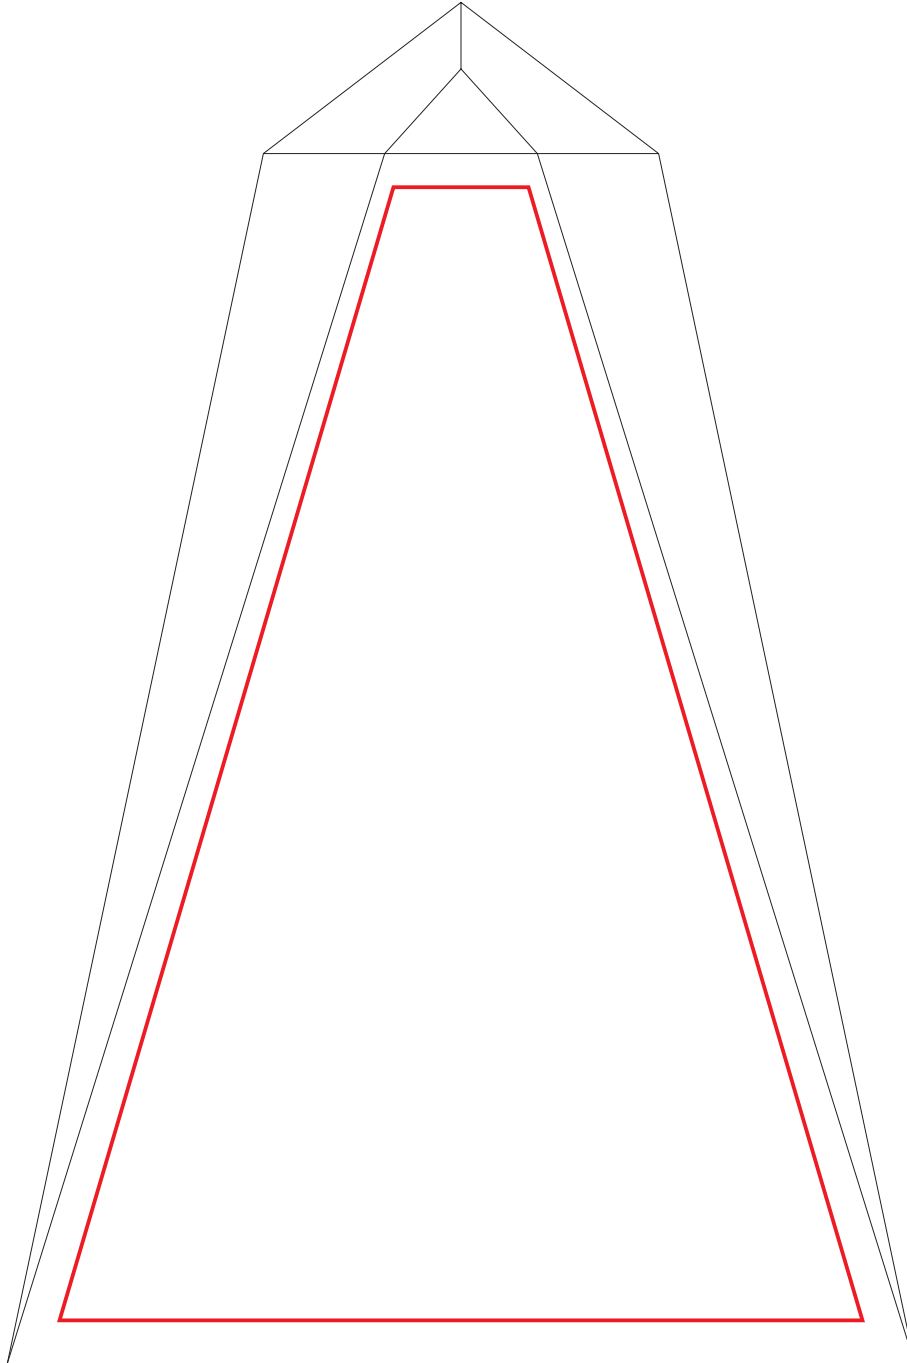

AWARDS CENTRE
CRYSTAL PRISM
IC01A - 160mm x 110mm

Artwork guidelines

1. Position your logo or text within the RED line of the template shape above (prepared at actual size)
2. Ensure all text is outlined before saving your pdf, or alternatively please provide the licensed fonts as part of your package
3. Upload the artwork via the order form, preferably as a pdf or EPS (if supplying as a jpg or raster file, please provide as high res. as possible)

AWARDS CENTRE
CRYSTAL PRISM
IC01B - 180mm x 120mm

Artwork guidelines

1. Position your logo or text within the RED line of the template shape above (prepared at actual size)
2. Ensure all text is outlined before saving your pdf, or alternatively please provide the licensed fonts as part of your package
3. Upload the artwork via the order form, preferably as a pdf or EPS (if supplying as a jpg or raster file, please provide as high res. as possible)

AWARDS CENTRE
CRYSTAL PRISM
IC01C - 200mm x 130mm

Artwork guidelines

1. Position your logo or text within the RED line of the template shape above (prepared at actual size)
2. Ensure all text is outlined before saving your pdf, or alternatively please provide the licensed fonts as part of your package
3. Upload the artwork via the order form, preferably as a pdf or EPS (if supplying as a jpg or raster file, please provide as high res. as possible)