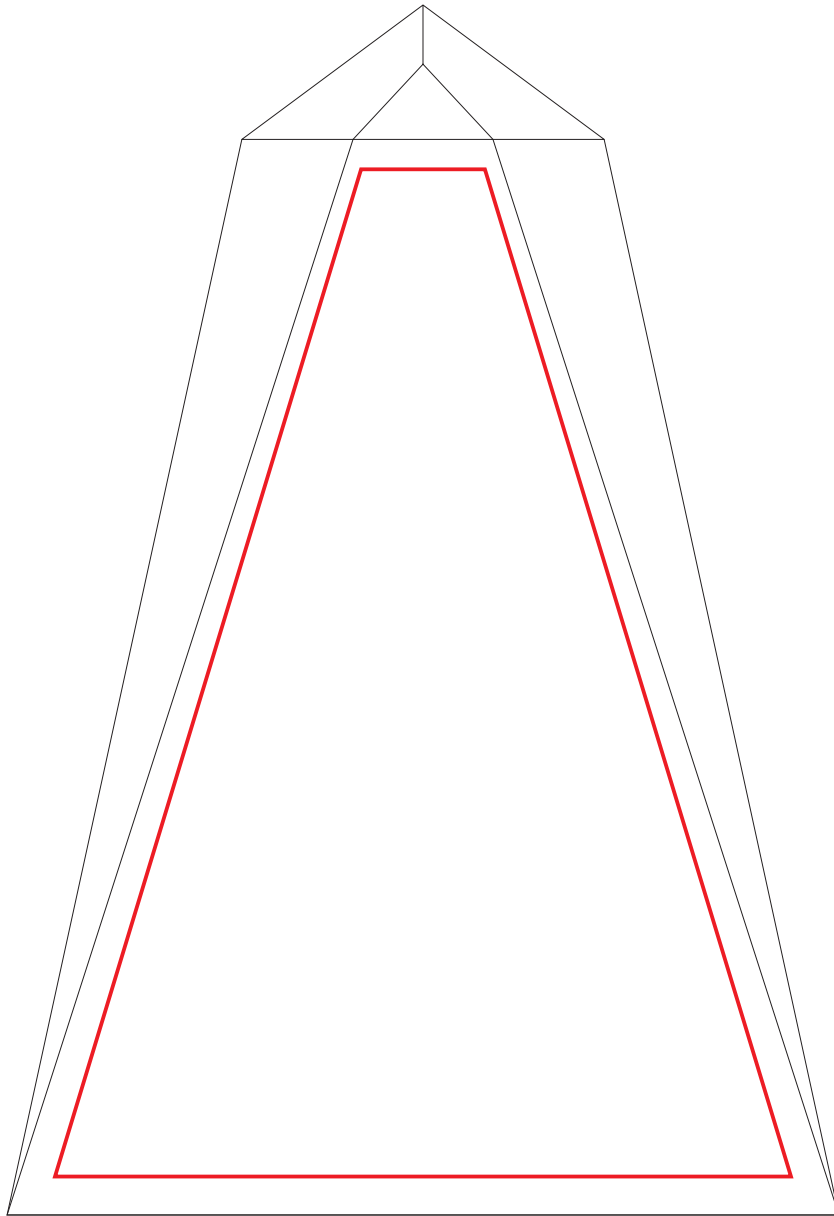

AWARDS CENTRE
CRYSTAL PRISM
IC01A - 160mm x 110mm

Artwork guidelines

1. Position your logo or text within the RED line of the template shape above (prepared at actual size)
2. Ensure all text is outlined before saving your pdf, or alternatively please provide the licensed fonts as part of your package
3. Upload the artwork via the order form, preferably as a pdf or EPS (if supplying as a jpg or raster file, please provide as high res. as possible)

AWARDS CENTRE
CRYSTAL PRISM
IC01B - 180mm x 120mm

Artwork guidelines

1. Position your logo or text within the RED line of the template shape above (prepared at actual size)
2. Ensure all text is outlined before saving your pdf, or alternatively please provide the licensed fonts as part of your package
3. Upload the artwork via the order form, preferably as a pdf or EPS (if supplying as a jpg or raster file, please provide as high res. as possible)

AWARDS CENTRE
CRYSTAL PRISM
IC01C - 200mm x 130mm

Artwork guidelines

1. Position your logo or text within the RED line of the template shape above (prepared at actual size)
2. Ensure all text is outlined before saving your pdf, or alternatively please provide the licensed fonts as part of your package
3. Upload the artwork via the order form, preferably as a pdf or EPS (if supplying as a jpg or raster file, please provide as high res. as possible)